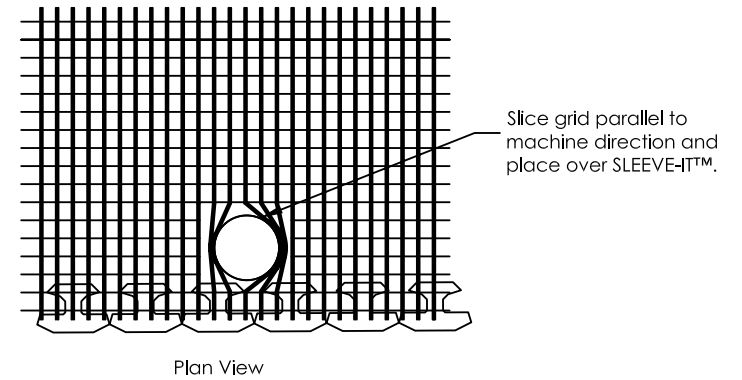

Fence Near Wall

Classic 8 - SLEEVE-IT™

*Fencing systems approved for use with SLEEVE-IT™ 1224R are limited to the following heights:
 Chain link - up to 8ft, Privacy: up to 6ft (Wooden, PVC, Metal). Post size 4"X4" max.

Scale: None

This drawing is furnished for preliminary design purposes only, and should not be used for final design drawings or construction drawings without the certification of a professional engineer registered in the state in which the wall will be constructed