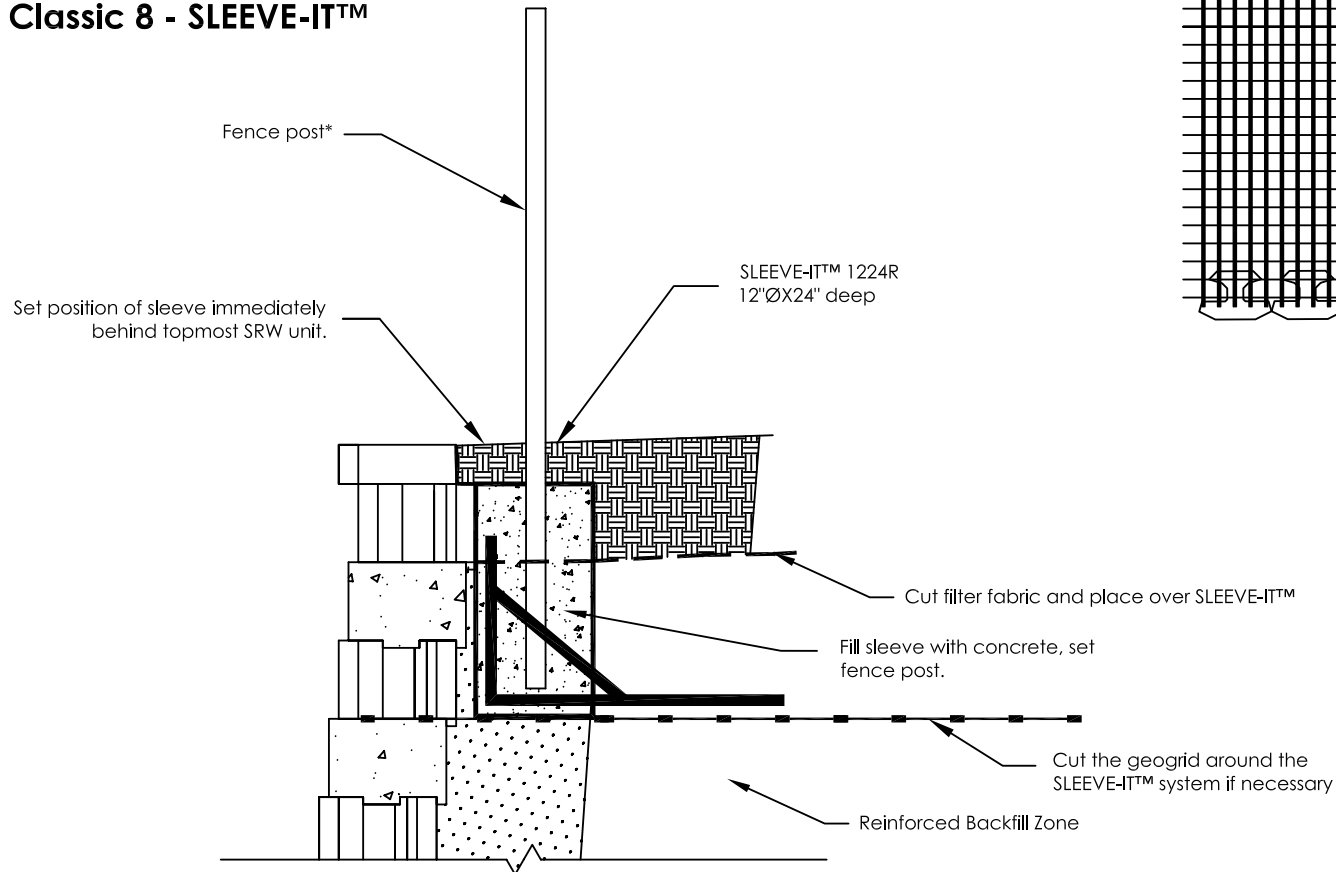

Fence Near Wall

Classic 8 - SLEEVE-IT™

*Fencing systems approved for use with SLEEVE-IT™ 1224R are limited to the following heights:
 Chain link - up to 8ft, Privacy: up to 6ft (Wooden, PVC, Metal). Post size 4"X4" max.

Scale: None

This drawing is furnished for preliminary design purposes only, and should not be used for final design drawings or construction drawings without the certification of a professional engineer registered in the state in which the wall will be constructed